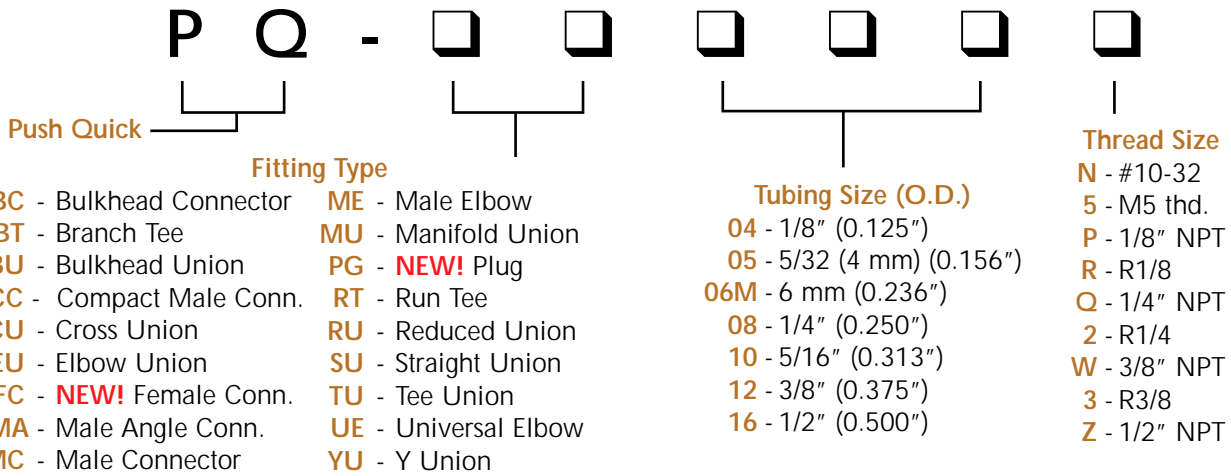

PUSH-QUICK FITTINGS

Threaded Fittings

Tube	Thread									
		Female Connector FC	Male Compact Connector CC	Male Connector MC	Male Elbow ME	Run Tee RT	Branch Tee BT	Universal Elbow UE	Male Angle Connector MA	Bulkhead Connector BC
1/8"	#10-32 1/8" NPT		PQ-CC04N PQ-CC04P		PQ-ME04N PQ-ME04P				PQ-MA04N PQ-MA04P	PQ-BC04P
5/32"*** (4 mm)	#10-32	PQ-FC05N	PQ-CC05N	PQ-MC05N	PQ-ME05N	PQ-RT05N	PQ-BT05N	PQ-UE05N	PQ-MA05N	
	M5 thd.	PQ-FC005		PQ-MC055	PQ-ME055	PQ-RT055	PQ-BT055	PQ-UE055	PQ-MA055	
	1/8" NPT	PQ-FC05P	PQ-CC05P	PQ-MC05P	PQ-ME05P	PQ-RT05P	PQ-BT05P	PQ-UE05P	PQ-MA05P	PQ-BC05P
	R1/8 1/4" NPT	PQ-FC05R		PQ-MC05R PQ-MC05Q	PQ-ME05R PQ-ME05Q	PQ-RT05R	PQ-BT05R	PQ-UE05R	PQ-MA05R	PQ-BC05R
6 mm*	M5 thd.			PQ-MC06M5	PQ-ME06M5	PQ-RT06M5	PQ-BT06M5	PQ-UE06M5	PQ-MA06M5	
	R1/8	PQ-FC06MR		PQ-MC06MR	PQ-ME06MR	PQ-RT06MR	PQ-BT06MR	PQ-UE06MR	PQ-MA06MR	PQ-BC06MR
	R1/4	PQ-FC06M2		PQ-MC06M2	PQ-ME06M2	PQ-RT06M2	PQ-BT06M2	PQ-UE06M2	PQ-MA06M2	PQ-BC06M2
1/4"	#10-32		PQ-CC08N	PQ-MC08N	PQ-ME08N	PQ-RT08N	PQ-BT08N	PQ-UE08N	PQ-MA08N	
	1/8" NPT	PQ-FC08P	PQ-CC08P	PQ-MC08P	PQ-ME08P	PQ-RT08P	PQ-BT08P	PQ-UE08P	PQ-MA08P	PQ-BC08P
	1/4" NPT	PQ-FC08Q	PQ-CC08Q	PQ-MC08Q	PQ-ME08Q	PQ-RT08Q	PQ-BT08Q	PQ-UE08Q	PQ-MA08Q	PQ-BC08Q
	3/8" NPT			PQ-MC08W	PQ-ME08W				PQ-MA08W	
5/16"	M5 thd.			PQ-MC105	PQ-ME105	PQ-RT105	PQ-BT105	PQ-UE105	PQ-MA105	PQ-BC105
	1/8" NPT	PQ-FC10P		PQ-MC10P	PQ-ME10P	PQ-RT10P	PQ-BT10P	PQ-UE10P	PQ-MA10P	PQ-BC10P
	R1/8	PQ-FC10R		PQ-MC10R	PQ-ME10R	PQ-RT10R	PQ-BT10R	PQ-UE10R	PQ-MA10R	PQ-BC10R
	1/4" NPT	PQ-FC10Q		PQ-MC10Q	PQ-ME10Q	PQ-RT10Q	PQ-BT10Q	PQ-UE10Q	PQ-MA10Q	PQ-BC10Q
	R1/4 3/8" NPT	PQ-FC102 PQ-FC10W		PQ-MC102 PQ-MC10W	PQ-ME102 PQ-ME10W	PQ-RT102 PQ-RT10W	PQ-BT102 PQ-BT10W	PQ-UE102 PQ-UE10W		PQ-BC102
3/8"	M5 thd.			PQ-MC105	PQ-ME105	PQ-RT105	PQ-BT105	PQ-UE105	PQ-MA105	PQ-BC105
	1/8" NPT	PQ-FC12P	PQ-CC12Q	PQ-MC12P	PQ-ME12P	PQ-RT12P	PQ-BT12P	PQ-UE12P	PQ-MA12P	PQ-BC12P
	1/4" NPT	PQ-FC12Q	PQ-CC12W	PQ-MC12Q	PQ-ME12Q	PQ-RT12Q	PQ-BT12Q	PQ-UE12Q	PQ-MA12Q	PQ-BC12Q
	3/8" NPT 1/2" NPT	PQ-FC12W		PQ-MC12W PQ-MC12Z	PQ-ME12W PQ-ME12Z	PQ-RT12W	PQ-BT12W	PQ-UE12W	PQ-MA12W	PQ-BC12W
1/2"	1/4" NPT			PQ-MC16Q	PQ-ME16Q				PQ-MA16Q	
	3/8" NPT			PQ-MC16W	PQ-ME16W				PQ-MA16W	
	1/2" NPT			PQ-MC16Z	PQ-ME16Z				PQMA16Z	

* 6 mm size fittings have a green release button.

** 5/32" fittings may be used with 4 mm tubing

Note: Fittings with pipe thread (NPT), R1/8 and R1/4 are supplied with pre-applied sealant.